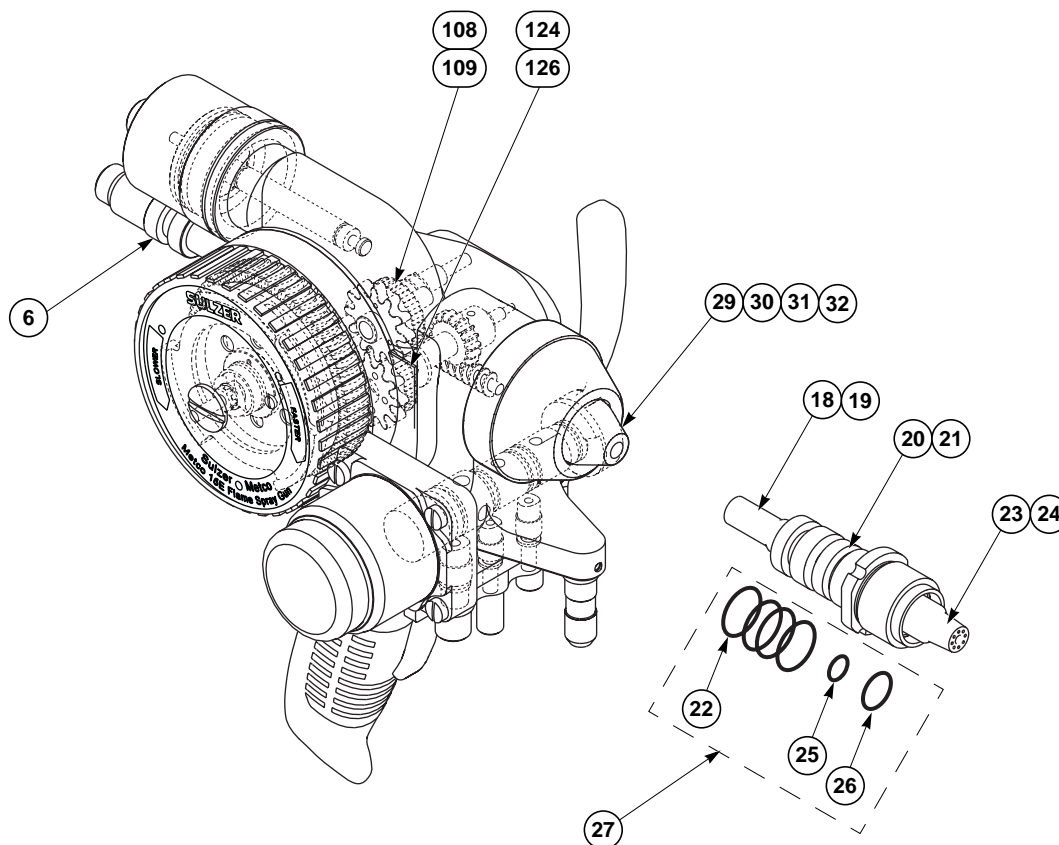

1 List of Recommended Spare Parts for 16E / 16E-H / 16E-P Spray Gun

16e_cutaway

Item No.	Description	Qty.	Cat.	Catalog No.	Order No.
6	Snubber Roller	1	C	7E242	1001443
18, 19	Front Wire Guide	1	C	See page 6.	
20, 21	Siphon Plug Assembly	1	C	See page 6.	
22	Siphon Plug O-rings (pkg. 4)	4	C	11E14	1000143
23, 24	Nozzle	1	C	See page 6.	
25	Nozzle O-ring, Small (pkg. 2)	1	W	11E109	1004714
26	Nozzle O-ring, Large (pkg. 2)	1	W	11E108	1000138
27	Siphon Plug & Nozzle Reseal Kit (incl. items 22, 25&26)	1	W	11E190	1000152
29 – 32	Air Cap	1	C	See page 6.	
108, 109	Upper Drive Roll	1	C	See page 10.	
124, 126	Lower Drive Roll	1	C	See page 10.	
191	Krytox®	1	C	16E97041	1070061
192	Gearlube (pkg. 3)	1	C	12E110	1000245