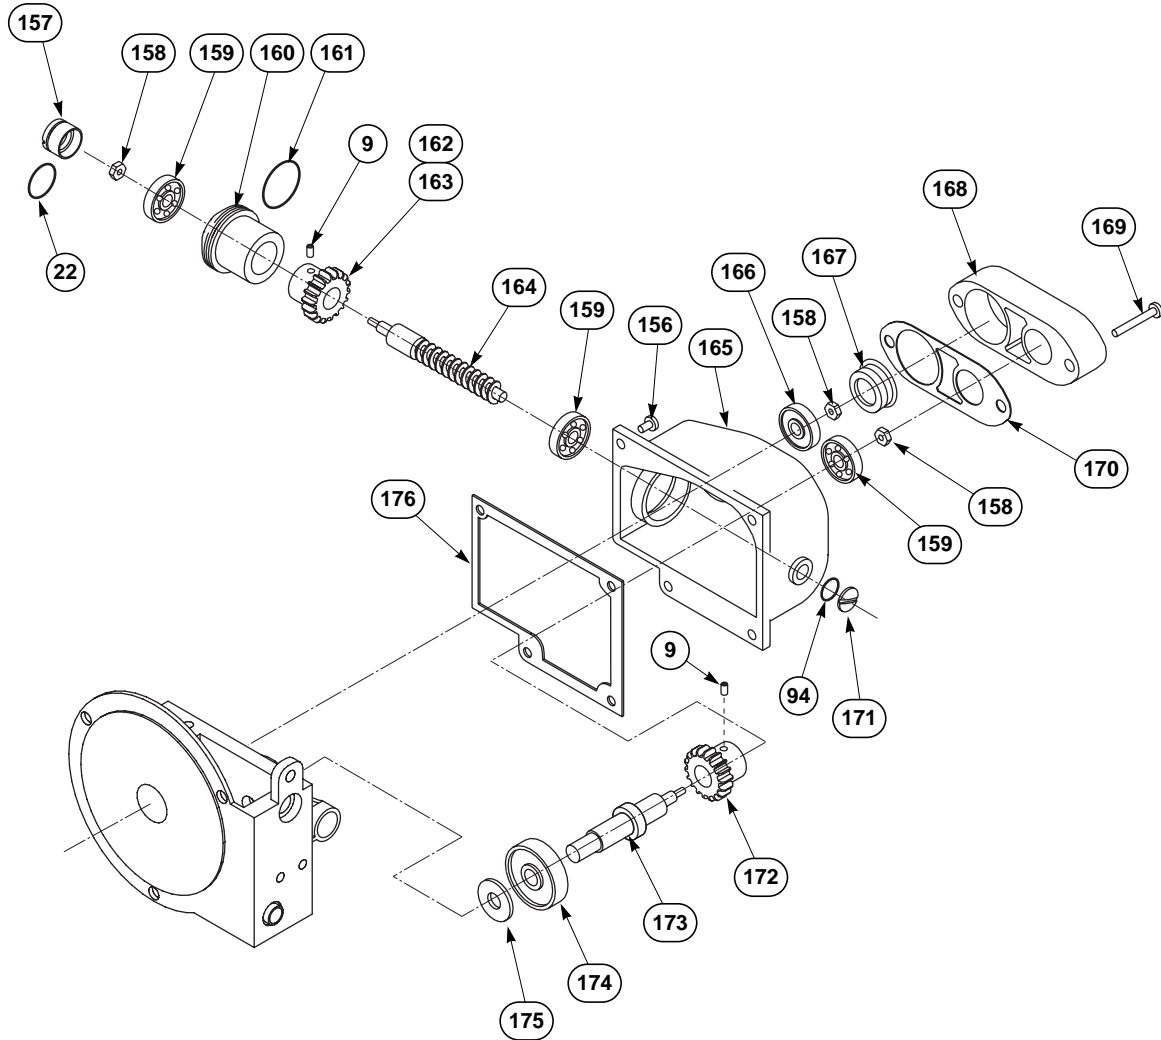

2.7 Countershaft, Drive Shaft and Bearings

16e_countershaft

Item No.	Description	Qty.	Catalog No.	Order No.
9	Hex Set Screw, M4 X 5	1	11E67	1000184
22	O-Ring, Black Viton, 0.676 x 0.07 in (pkg. 4)	1	11E14	1000143
94	O-Ring, Buna-N, 0.301 X 0.070 (pkg. 2)	1	L186	1002023
156	Screw, M5 X 8 (pkg. 10)	4	11E53	1000178
157	Countershaft Plug	1	4E52	1000843
158	Nut, M5 X .80mm (pkg. 5)	3	11E84	1000207
159	Ball Bearing	3	4E83	1000857
160	Countershaft Bearing Retainer	1	4E51	1000842
161	O-Ring, Buna, 0.864 x 0.07 in (pkg. 3)	1	10E46	1000100
162^{A,B}	Countershaft Gear, Standard	1	12E93-S	1000296
163^C	Countershaft Gear, High Speed	1	12E93-H	1000295
164	Countershaft	1	11E91	1000210
165	Gear Cover	1	14E56	1000317
166	Ball Bearing	1	14E220	1000315
167	Bearing Follower	1	14E221	1015527
168	Bearing Cover	1	8E47	1005345
169	Screw, M5 X 20mm (pkg. 2)	2	14E34884	1064020
170	Bearing Cover Gasket	1	8E48	1001573
171	Plug	1	10E57	1004665
172	Drive Shaft Gear	1	11E66	1000183
173	Drive Shaft	1	11E65	1000182
174	Drive Shaft Bearing	1	4E69	1000852
175	Drive Shaft Seal	1	4E68	1000851
176	Gear Cover Gasket	1	4E55	1000844

- A. 16E
- B. 16E-P
- C. 16E-H