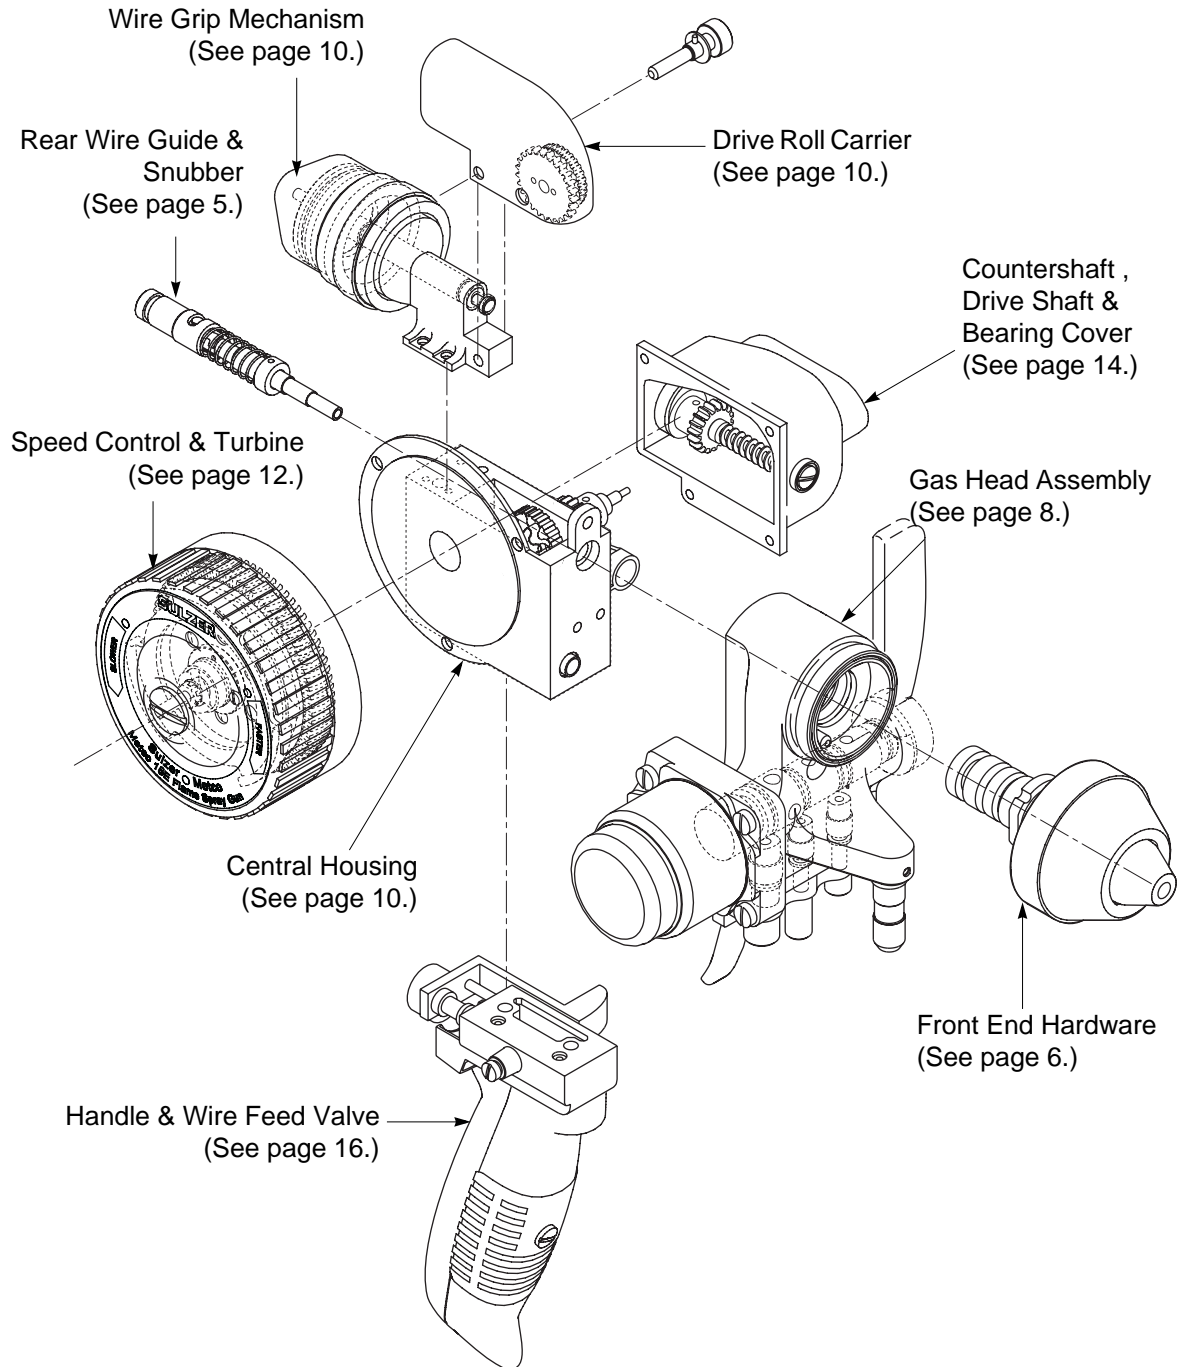

2 Parts List for 16E / 16E-H / 16E-P Spray Gun

16E Hand Held Wire Gun	(16E)	1069185
16E-H High Speed Wire Gun	(16E-H)	1069186
16E-P Wire Gun - Propane	(16E-P)	1069187

2.1 Overview

16e_subassys