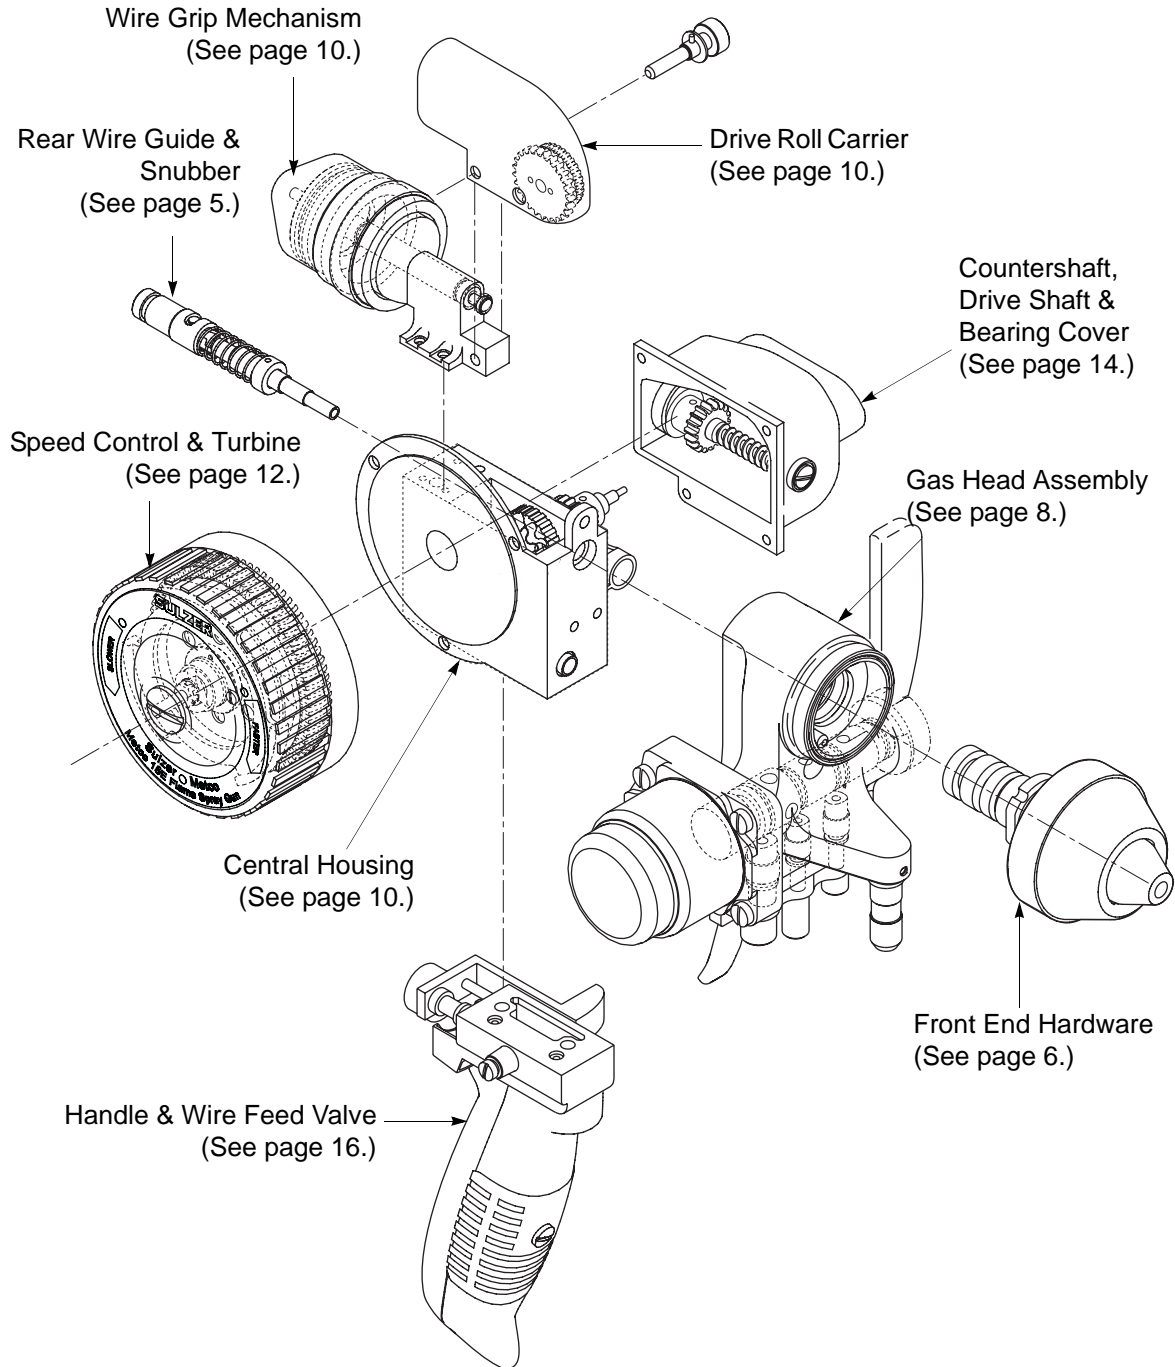

2 Parts List for 16E / 16E-H / 16E-P / 16E-HT Spray Gun

16E Hand Held Wire Gun	(16E)	1069185
16E-H High Speed Wire Gun	(16E-H)	1069186
16E-P Wire Gun - Propane	(16E-P)	1069187
16E-HT High-Throughput Wire Gun	(16E-HT)	1070667

2.1 Overview

16e_subassys

PL 96151 EN 04 Released on: 20.04.2010