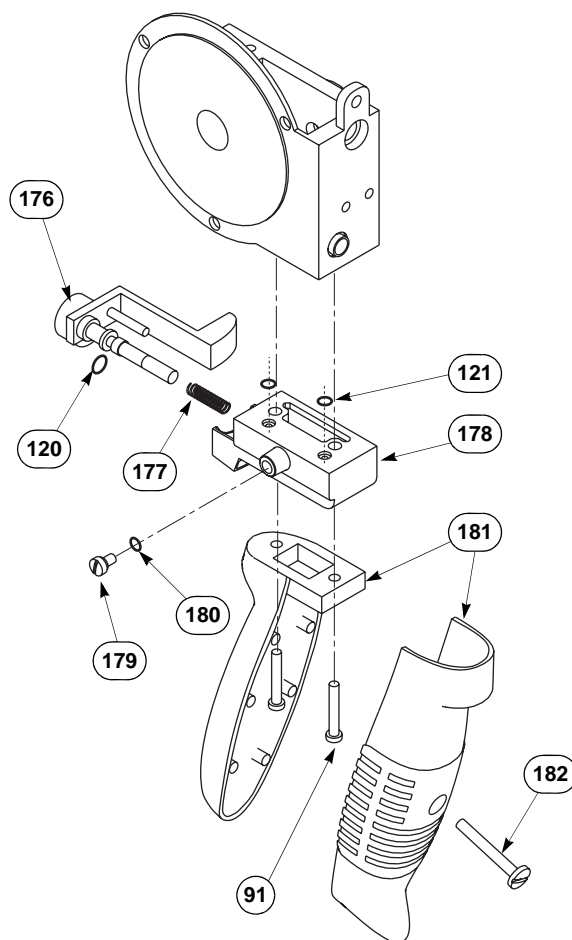

2.8 Handle and Wire Feed Valve

16e_handle

Item No.	Description	Qty.	Catalog No.	Order No.
91	Screw, M5 X 35	(pkg. 5)	2	11E97 1000213
120	O-Ring, Buna, 0.208 x 0.07 in	(pkg. 3)	1	7E129 1001434
121	O-Ring, Buna, 0.176 x 0.07 in	(pkg. 3)	2	K180 1028632
176^A	Valve Shaft		1	11E131 1000141
177^A	Valve Shaft Spring		1	9E132 1001615
178^A	Valve Block		1	11E150 1000146
179^A	Cam Follower	(incl. item 180)	1	7E133 1001435
180^A	O-Ring, Buna, 0.128 x 0.05 in	(pkg. 2)	1	7E134 1001436
181	Handle Assembly		1	5P627 1001186
182	Screw, 10-32 X 1-1/4	(pkg. 4)	1	7M27 1032348

A. Not used on 16E-HT. See "Manual Wire Grip Mechanism" on page 17.