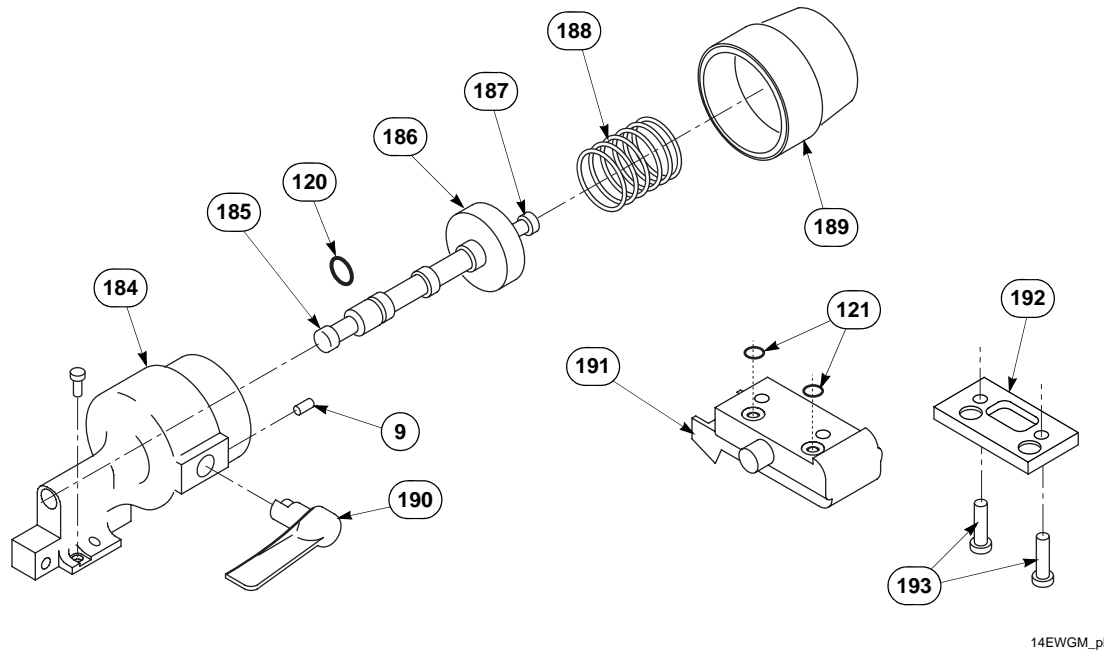

2.8.1 Manual Wire Grip Mechanism

The 14EWGM Manual Wire Grip Mechanism is standard on the 16E-HT. It is optional on the 16E, 16E-H and 16E-P. Refer also, to Accompanying Instructions, AI 43627.

14EWGM_pl

Item No.	Description	Qty.	Catalog. No.	Order No.
183	Wire Grip Mechanism <i>(Includes following items:)</i>		14EWGM	1000324
9	Hex Set Screw, M4 X 5	1	11E67	1000184
120	O-Ring, Buna, 0.208 x 0.07 in <i>(pkg. 3)</i>	1	7E129	1001434
121	O-Ring, Buna, 0.176 x 0.07 in <i>(pkg. 3)</i>	2	K180	1028632
184	Support Block	1	12E139	1004733
185	Push Rod	1	12E123	1004731
186	Cam Follower	1	12E134	1000248
187	Locking Screw	1	12E131	1006348
188	Compression Spring	1	8E152	1005339
189	Spring Cap	1	12E132	1004732
190	Cam Assembly	1	12E135	1000249
191	Handle Spacer Block	1	16E96871	1070403
192	Spacer Plate <i>(14E only; not used on 16E.)</i>	1	14EWGM54947	1065610
193	Screw <i>(14E only; not used on 16E.)</i>	2	11E31	1000167

PL 96151 EN 04 Released on: 20.04.2010