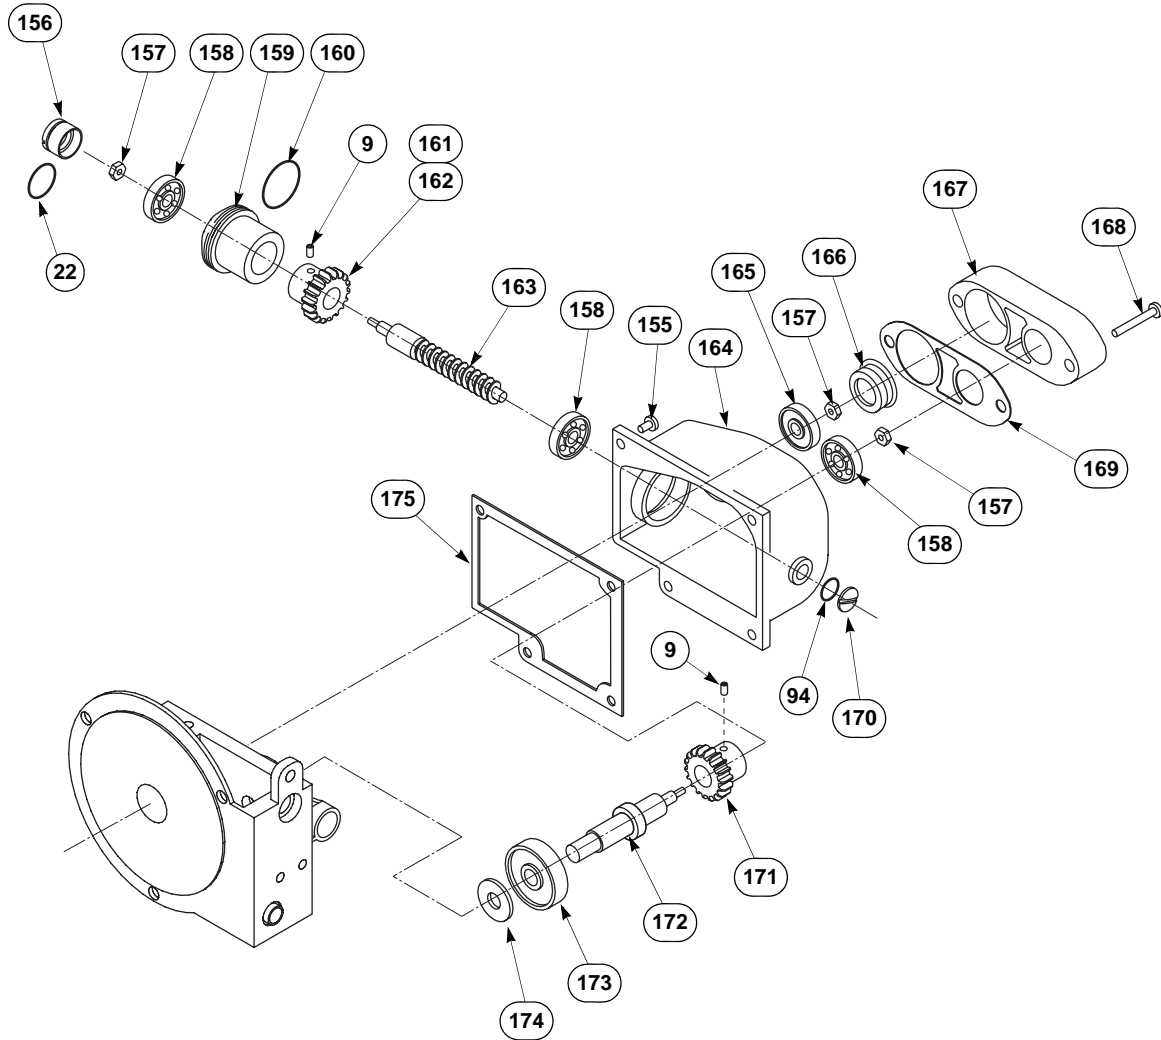

2.7 Countershaft, Drive Shaft and Bearings

PL 96151 EN 04 Released on: 20.04.2010

16e_countershaft

Item No.	Description	Qty.	Catalog No.	Order No.
9	Hex Set Screw, M4 X 5	1	11E67	1000184
22	O-Ring, Black Viton, 0.676 x 0.07 in (pkg. 4)	1	11E14	1000143
94	O-Ring, Buna-N, 0.301 X 0.070 (pkg. 2)	1	L186	1002023
155	Screw, M5 X 8 (pkg. 10)	4	11E53	1000178
156	Countershaft Plug	1	4E52	1000843
157	Nut, M5 X 0.80mm (pkg. 5)	3	11E84	1000207
158	Ball Bearing	3	4E83	1000857
159	Countershaft Bearing Retainer	1	4E51	1000842
160	O-Ring, Buna, 0.864 x 0.07 in (pkg. 3)	1	10E46	1000100
161^{A,B}	Countershaft Gear, Standard	1	12E93-S	1000296
162^C	Countershaft Gear, High Speed	1	12E93-H	1000295
163	Countershaft	1	11E91	1000210
164	Gear Cover	1	14E56	1000317
165	Ball Bearing	1	14E220	1000315
166	Bearing Follower	1	14E221	1015527
167	Bearing Cover	1	8E47	1005345
168	Screw, M5 X 20mm (pkg. 2)	2	14E34884	1064020
169	Bearing Cover Gasket	1	8E48	1001573
170	Plug	1	10E57	1004665
171	Drive Shaft Gear	1	11E66	1000183
172	Drive Shaft	1	11E65	1000182
173	Drive Shaft Bearing	1	4E69	1000852
174	Drive Shaft Seal	1	4E68	1000851
175	Gear Cover Gasket	1	4E55	1000844

- A. 16E
- B. 16E-P
- C. 16E-H & 16E-HT

PL 96151 EN 04 Released on: 20.04.2010