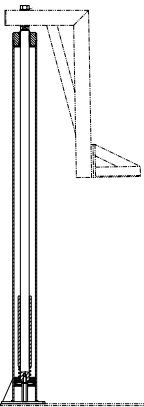

Twin-Post Lift -L075- (0,75 t)

- without Regulator
 - for Drums with up to 216 liter capacity
- Order No. 0634947

Ram Presses, Twin-Post Lifts and Cart Lift

Delivered without Elevation Table (Accessory).

Cart Lift -H03- (0,3 t)

- with Regulator
 - for Drums with up to 60 liter capacity
- Order-No. 0640432

Delivered without Elevating Table and Container Platform (Accessories).

Ram Press -RF03- (0,3 t) with Cart

- with Regulator
 - for Drums with up to 60 Liter capacity
- Order No. 0640882

Delivered without Pump Mount and Floor Mount (Accessories).

Ram Press -ER200- (0,375 t)

- with Regulator
 - for Drums with up to 216 liter capacity
- Order-No. 0640009

Delivered without Pump Mount and Floor Mount (Accessories).

Ram Press -ER60- (0,375 t)

- with Regulator
 - for Drums with up to 60 liter capacity
- Order-No. 0640604

Technical Data	R250	R075	L075	RF03	H03	R03	ER60	ER200
Pressing and Lifting Force (kp)	2500	750	750	300	300	300	375	375
Traveling Distance (mm)	990	990	990	680	680	730	695	1040
Max. Inlet Air Pressure (bar)	8	8	8	8	8	8	8	8
Bottom Plate / Cart Dimensions (mm)	830 x 1250	660 x 1000	660 x 1000	883 x 860	883 x 860	500 x 666	160 x 160	200 x 200
Height (non-elevated) (mm)	1630	1580	1580	1050	1050	940	1065	1560
Height (max. elevation) (mm)	2600	2570	2570	1730	1730	1670	1760	2600