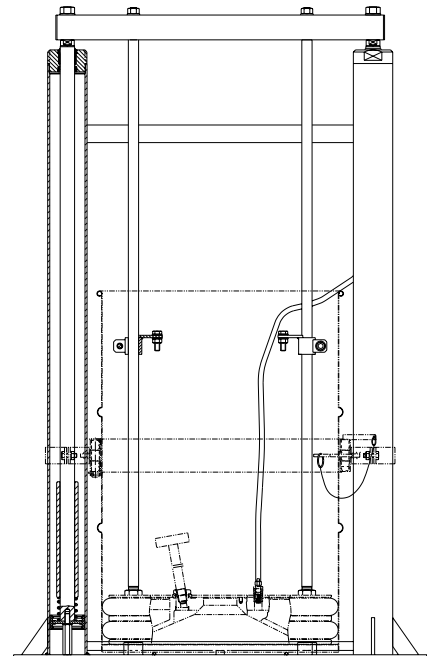

Ram Presses, Twin-Post Lifts and Cart Lift

Delivered without Following Plate (Accessory) and Drum.

Ram Press -R250- (2,5 t)

- with Regulator
 - for Drums with up to 216 liter capacity
- Order No. 0642750

Delivered without Following Plate, Retaining Ring (Accessories) and Drum.

Ram Press -R075- (0,75 t)

- with Regulator
 - for Drums with up to 216 liter capacity
- Order No. 0634941

Delivered without Elevating Table (Accessory).

Ram Press -R03- (0,3 t)

- with Regulator
 - for Drums with up to 60 liter capacity
- Order No. 0640830

Twin-Post Lift -L075- (0,75 t)

- without Regulator
 - with Receiver for Drum Cover
 - for Drums with up to 216 liter capacity
- Order No. 0634913

Twin-Post Lift -L075- (0,75 t)

- without Regulator
 - for Drums with up to 216 liter capacity
- Order No. 0634947

Ram Presses, Twin-Post Lifts and Cart Lift

Delivered without Elevation Table (Accessory).