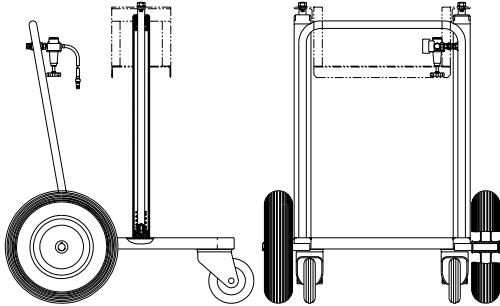

Delivered without Following Plate, Retaining Ring (Accessories) and Drum.

Ram Press -R075- (0,75 t)

- with Regulator
 - for Drums with up to 216 liter capacity
- Order No. 0634941

Delivered without Elevating Table (Accessory).

Ram Press -R03- (0,3 t)

- with Regulator
 - for Drums with up to 60 liter capacity
- Order No. 0640830

Twin-Post Lift -L075- (0,75 t)

- without Regulator
 - with Receiver for Drum Cover
 - for Drums with up to 216 liter capacity
- Order No. 0634913

Twin-Post Lift -L075- (0,75 t)

- without Regulator
 - for Drums with up to 216 liter capacity
- Order No. 0634947

Ram Presses, Twin-Post Lifts and Cart Lift

Delivered without Elevation Table (Accessory).

Cart Lift -H03- (0,3 t)

- with Regulator
 - for Drums with up to 60 liter capacity
- Order-No. 0640432

Delivered without Elevating Table and Container Platform (Accessories).

Ram Press -RF03- (0,3 t) with Cart