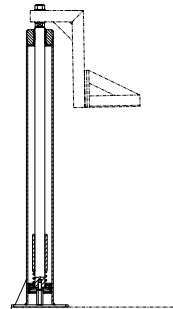

Twin-Post Lift -L075- (0,75 t)

- without Regulator
 - for Drums with up to 216 liter capacity
- Order No. 0634947

Ram Presses, Twin-Post Lifts and Cart Lift

Delivered without Elevation Table (Accessory).

Cart Lift -H03- (0,3 t)

- with Regulator
 - for Drums with up to 60 liter capacity
- Order-No. 0640432

Delivered without Elevating Table and Container Platform (Accessories).

Ram Press -RF03- (0,3 t) with Cart

- with Regulator
 - for Drums with up to 60 Liter capacity
- Order No. 0640882

Delivered without Pump Mount and Floor Mount (Accessories).

Ram Press -ER200- (0,375 t)

- with Regulator
 - for Drums with up to 216 liter capacity
- Order-No. 0640009

Delivered without Pump Mount and Floor Mount (Accessories).

Ram Press -ER60- (0,375 t)

- with Regulator
 - for Drums with up to 60 liter capacity
- Order-No. 0640604

Technical Data	R250	R075	L075	RF03	H03	R03	ER60	ER200
Pressing and Lifting Force (kp)	2500	750	750	300	300	300	375	375
Traveling Distance (mm)	990	990	990	680	680	730	695	1040
Max. Inlet Air Pressure (bar)	8	8	8	8	8	8	8	8
Bottom Plate / Cart Dimensions (mm)	830 x 1250	660 x 1000	660 x 1000	883 x 860	883 x 860	500 x 666	160 x 160	200 x 200
Height (non-elevated) (mm)	1630	1580	1580	1050	1050	940	1065	1560
Height (max. elevation) (mm)	2600	2570	2570	1730	1730	1670	1760	2600