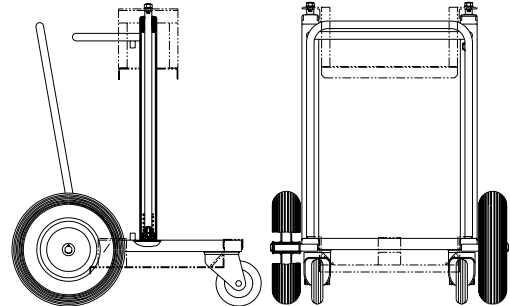

Twin-Post Lift -L075- (0,75 t)

- without Regulator
 - for Drums with up to 216 liter capacity
- Order No. 0634947

Ram Presses, Twin-Post Lifts and Cart Lift

Delivered without Elevation Table (Accessory).

Cart Lift -H03- (0,3 t)

- with Regulator
 - for Drums with up to 60 liter capacity
- Order-No. 0640432

Delivered without Elevating Table and Container Platform (Accessories).

Ram Press -RF03- (0,3 t) with Cart

Delivered without Pump Mount and Floor Mount (Accessories).

Ram Press -ER60- (0,375 t)

- with Regulator
 - for Drums with up to 60 liter capacity
- Order-No. 0640604

Technical Data	R250	R075	L075	RF03	H03	R03	ER60	ER200
Pressing and Lifting Force (kp)	2500	750	750	300	300	300	375	375
Traveling Distance (mm)	990	990	990	680	680	730	695	1040
Max. Inlet Air Pressure (bar)	8	8	8	8	8	8	8	8
Bottom Plate / Cart Dimensions (mm)	830 x 1250	660 x 1000	660 x 1000	883 x 860	883 x 860	500 x 666	160 x 160	200 x 200
Height (non-elevated) (mm)	1630	1580	1580	1050	1050	940	1065	1560
Height (max. elevation) (mm)	2600	2570	2570	1730	1730	1670	1760	2600