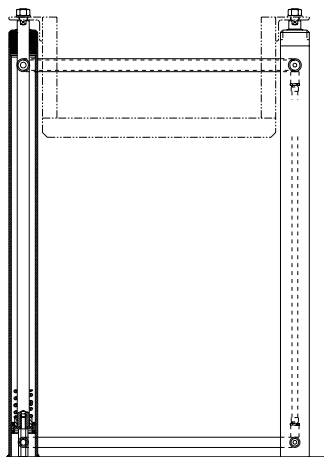

Ram Presses, Twin-Post Lifts and Cart Lift

Delivered without Following Plate (Accessory) and Drum.

Ram Press -R250- (2,5 t)

- with Regulator
 - for Drums with up to 216 liter capacity
- Order No. 0642750

Delivered without Following Plate, Retaining Ring (Accessories) and Drum.

Ram Press -R075- (0,75 t)

- with Regulator
 - for Drums with up to 216 liter capacity
- Order No. 0634941

Delivered without Elevating Table (Accessory).

Ram Press -R03- (0,3 t)

- with Regulator
 - for Drums with up to 60 liter capacity
- Order No. 0640830

Twin-Post Lift -L075- (0,75 t)

- without Regulator
 - with Receiver for Drum Cover
 - for Drums with up to 216 liter capacity
- Order No. 0634913

Twin-Post Lift -L075- (0,75 t)

- without Regulator
 - for Drums with up to 216 liter capacity
- Order No. 0634947

Ram Presses, Twin-Post Lifts and Cart Lift

Delivered without Elevation Table (Accessory).