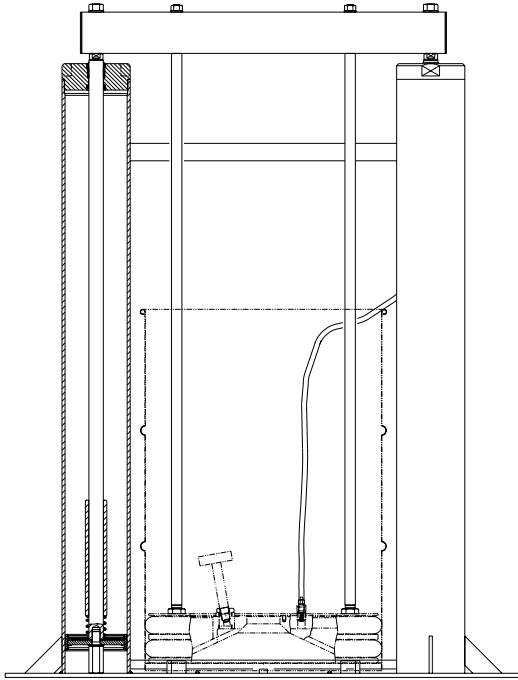

Ram Presses, Twin-Post Lifts and Cart Lift

Delivered without Following Plate (Accessory) and Drum.

Ram Press -R250- (2,5 t)

- with Regulator
 - for Drums with up to 216 liter capacity
- Order No. 0642750

Delivered without Following Plate, Retaining Ring (Accessories) and Drum.

Ram Press -R075- (0,75 t)

- with Regulator
 - for Drums with up to 216 liter capacity
- Order No. 0634941

Delivered without Elevating Table (Accessory).

Ram Press -R03- (0,3 t)

- with Regulator
 - for Drums with up to 60 liter capacity
- Order No. 0640830

Twin-Post Lift -L075- (0,75 t)

- without Regulator
 - with Receiver for Drum Cover
 - for Drums with up to 216 liter capacity
- Order No. 0634913

Twin-Post Lift -L075- (0,75 t)

- without Regulator
 - for Drums with up to 216 liter capacity
- Order No. 0634947

Ram Presses, Twin-Post Lifts and Cart Lift

Delivered without Elevation Table (Accessory).